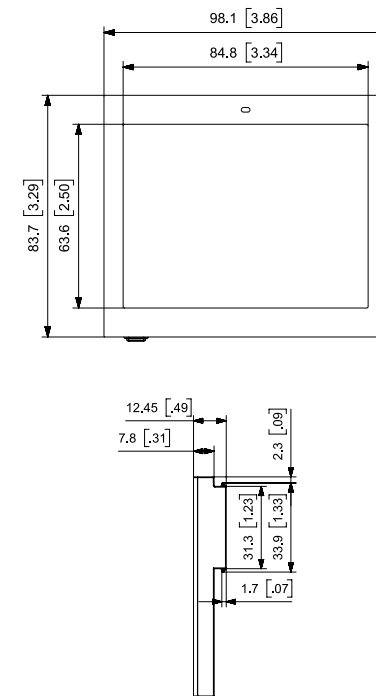

NEWTON PRO 4.2 INCH

Technical Details

Dimensions (mm)	98.1 x 83.7 x 12.45
Active display area (mm)	84.8 x 63.6
Resolution (pixel)	400 x 300
Pixel density	120 dpi
Display technology	Full graphic E-ink display
Bezel Color	Grey / White / Black / Customizable Colors
Pixel Color	BWRY (Black, White, Red, Yellow)
Viewing angle	Nearly 180°
Usable pages	Up to 7 pages
Operating temperature	0°C to 40°C

Technical Drawing

NEWTON PRO 4.2 INCH

e-shelf-labels | S&K Solutions GmbH

Sailerwöhr 16 | 94032 Passau
+49 (0) 851 / 2009 30 30

info@e-shelf-labels.com
www.e-shelf-labels.com

a brand of 
solutions