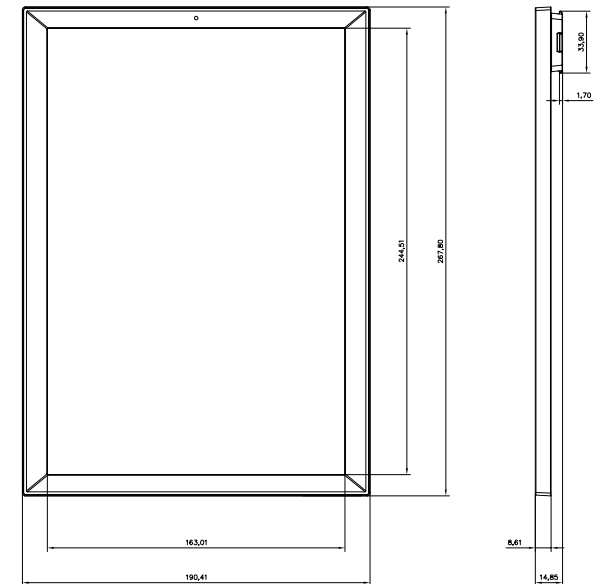

NEWTON CORE 11.6 INCH

Technical Details

Dimensions (mm)	190.31 X 267.70 X 14.85
Active display area (mm)	163.0 X 244.5
Resolution (pixel)	640 X 960
Pixel density	100 dpi
Display technology	Full graphic E-ink display
Bezel Color	Grey / White / Black / Customizable Colors
Pixel Color	BWR (Black, White, Red) or BWRY (Black, White, Red, Yellow)
Viewing angle	Nearly 180°
Usable pages	Up to 7 pages
Operating temperature	0°C to 40°C

Technical Drawing

NEWTON CORE 11.6 INCH

e-shelf-labels | S&K Solutions GmbH

Sailerwöhr 16 | 94032 Passau
+49 (0) 851 / 2009 30 30

info@e-shelf-labels.com
www.e-shelf-labels.com

a brand of 
solutions